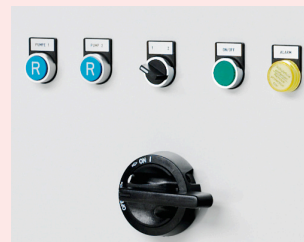

## Incl. Soft-start

All models are with Soft-start, which ensures a gradual start-up and protects the power supply with a lower ampere consumption.

St. 200/42 available without Soft-start too.

## STATIONARY DOUBLE CLEANER UNIT

Stationary high pressure cleaner with multiple-user system, suitable for industrial use and agriculture. The cleaner unit is equipped with double pump, ceramic pistons and flexible connection. Starts and stops as required, thereby saving on power.